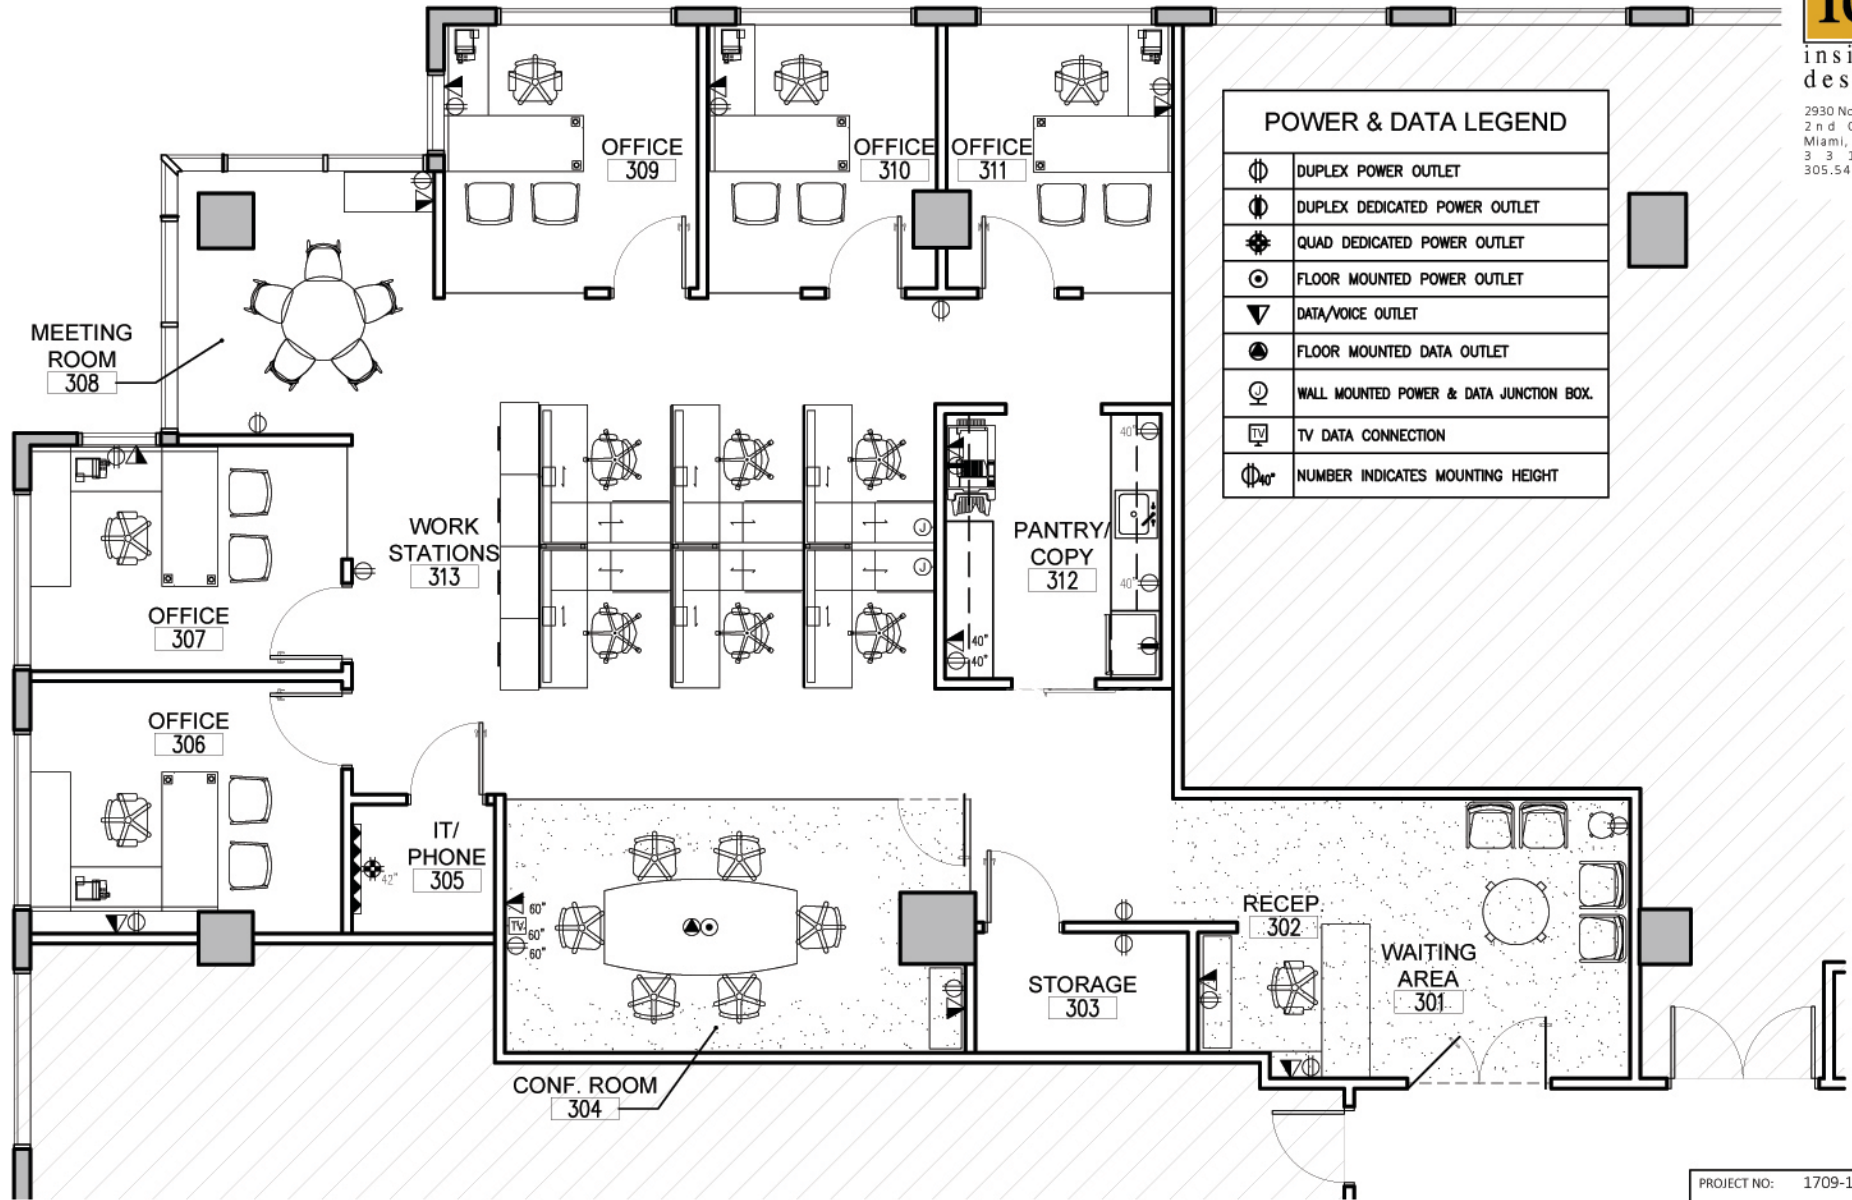

insight
design

2930 Northeast
2nd Court
Miami, Florida
33137
305.545.4964

POWER & DATA FLOOR PLAN

Suite 330 / Avnetura Corporate Center I

1/8"=1'-0"

PROJECT NO:	1709-12
DRAWN BY:	VS
DATE:	01/09/2019
SCALE:	AS NOTED
SHEET NO:	SK-4A