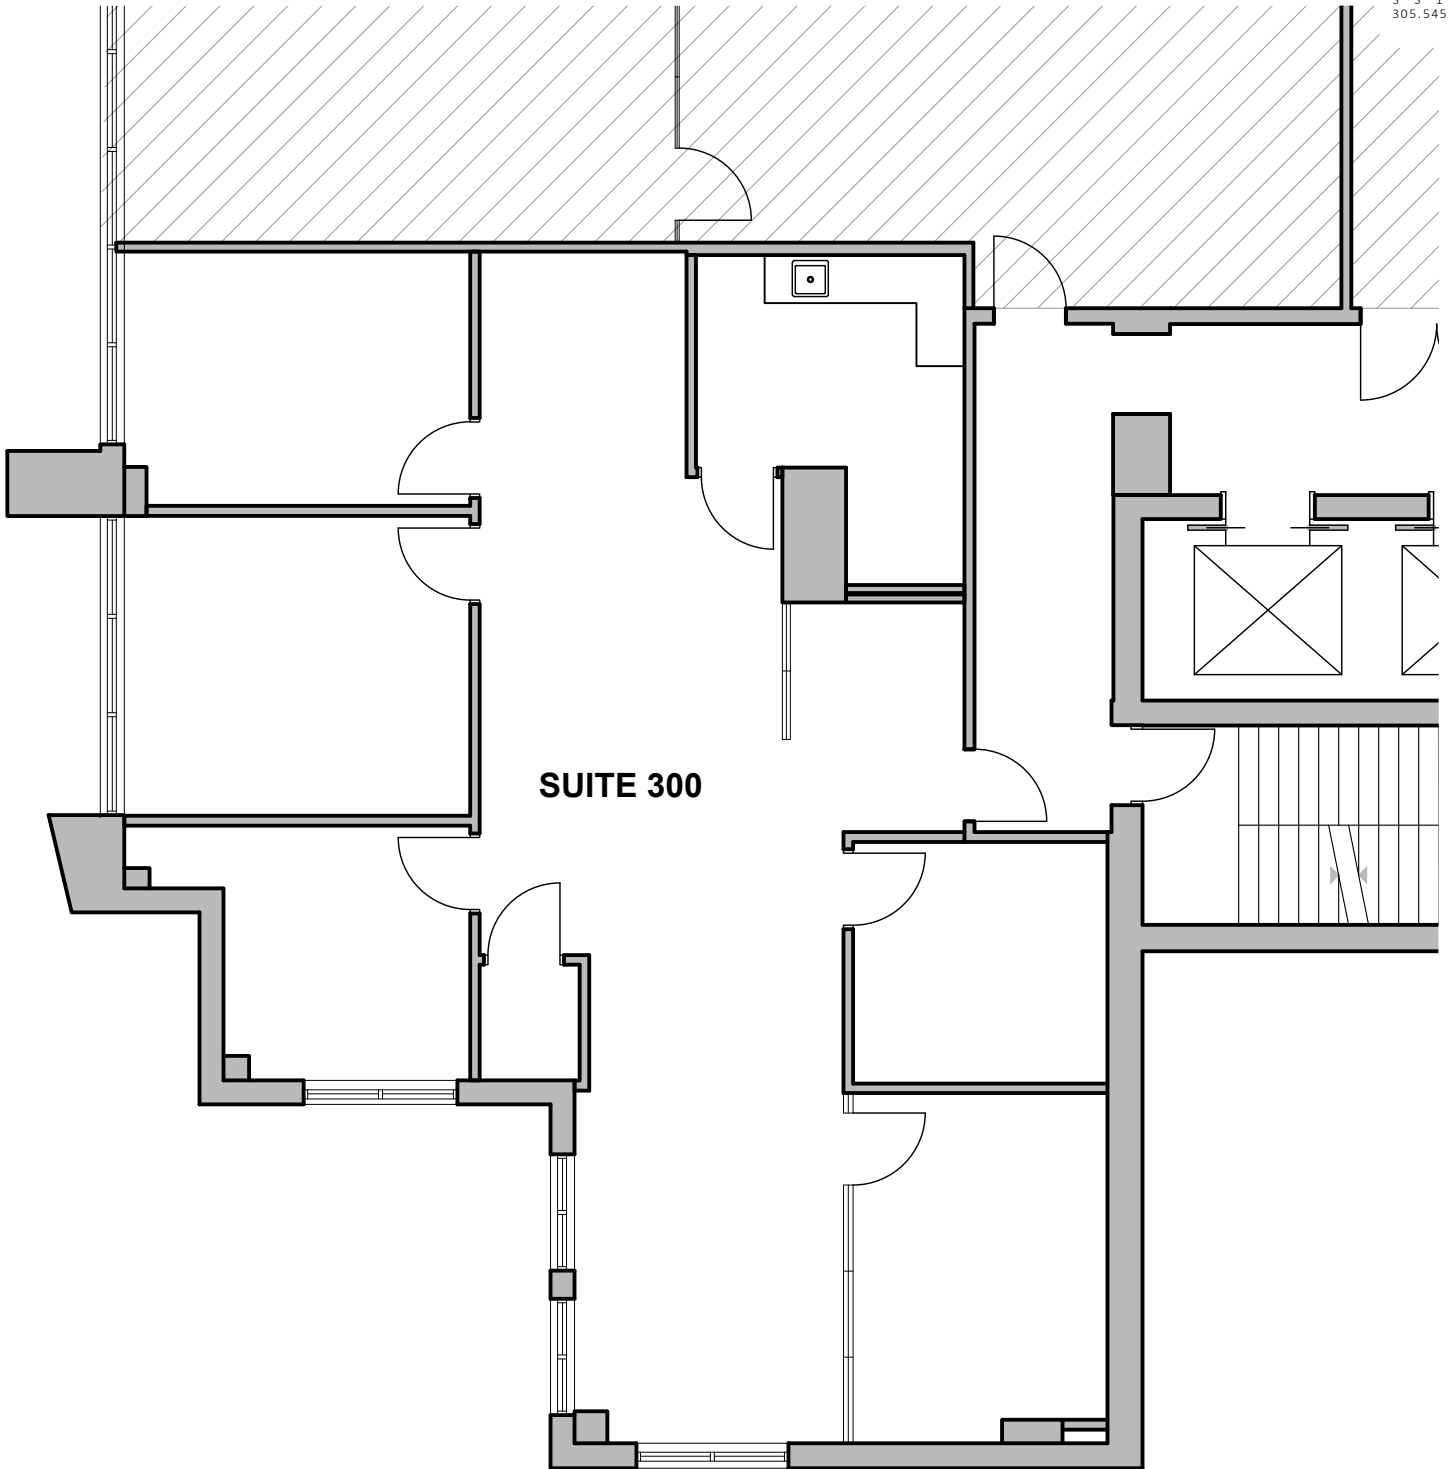

insight
design

2930 Northeast
2nd Court
Miami, Florida
33137
305.545.4964

PLEASE NOTE THAT
THE INFORMATION
SHOWN ON THIS PLAN
MIGHT NOT REPRESENT
EXISTING CONDITIONS

SUITE 300 FLOOR PLAN

Aventura Corporate Center III

1/8"=1'-0"

PROJECT NO:	1709-00
DRAWN BY:	VS
DATE:	07/18/2019
SCALE:	AS NOTED
SHEET NO:	SK-01